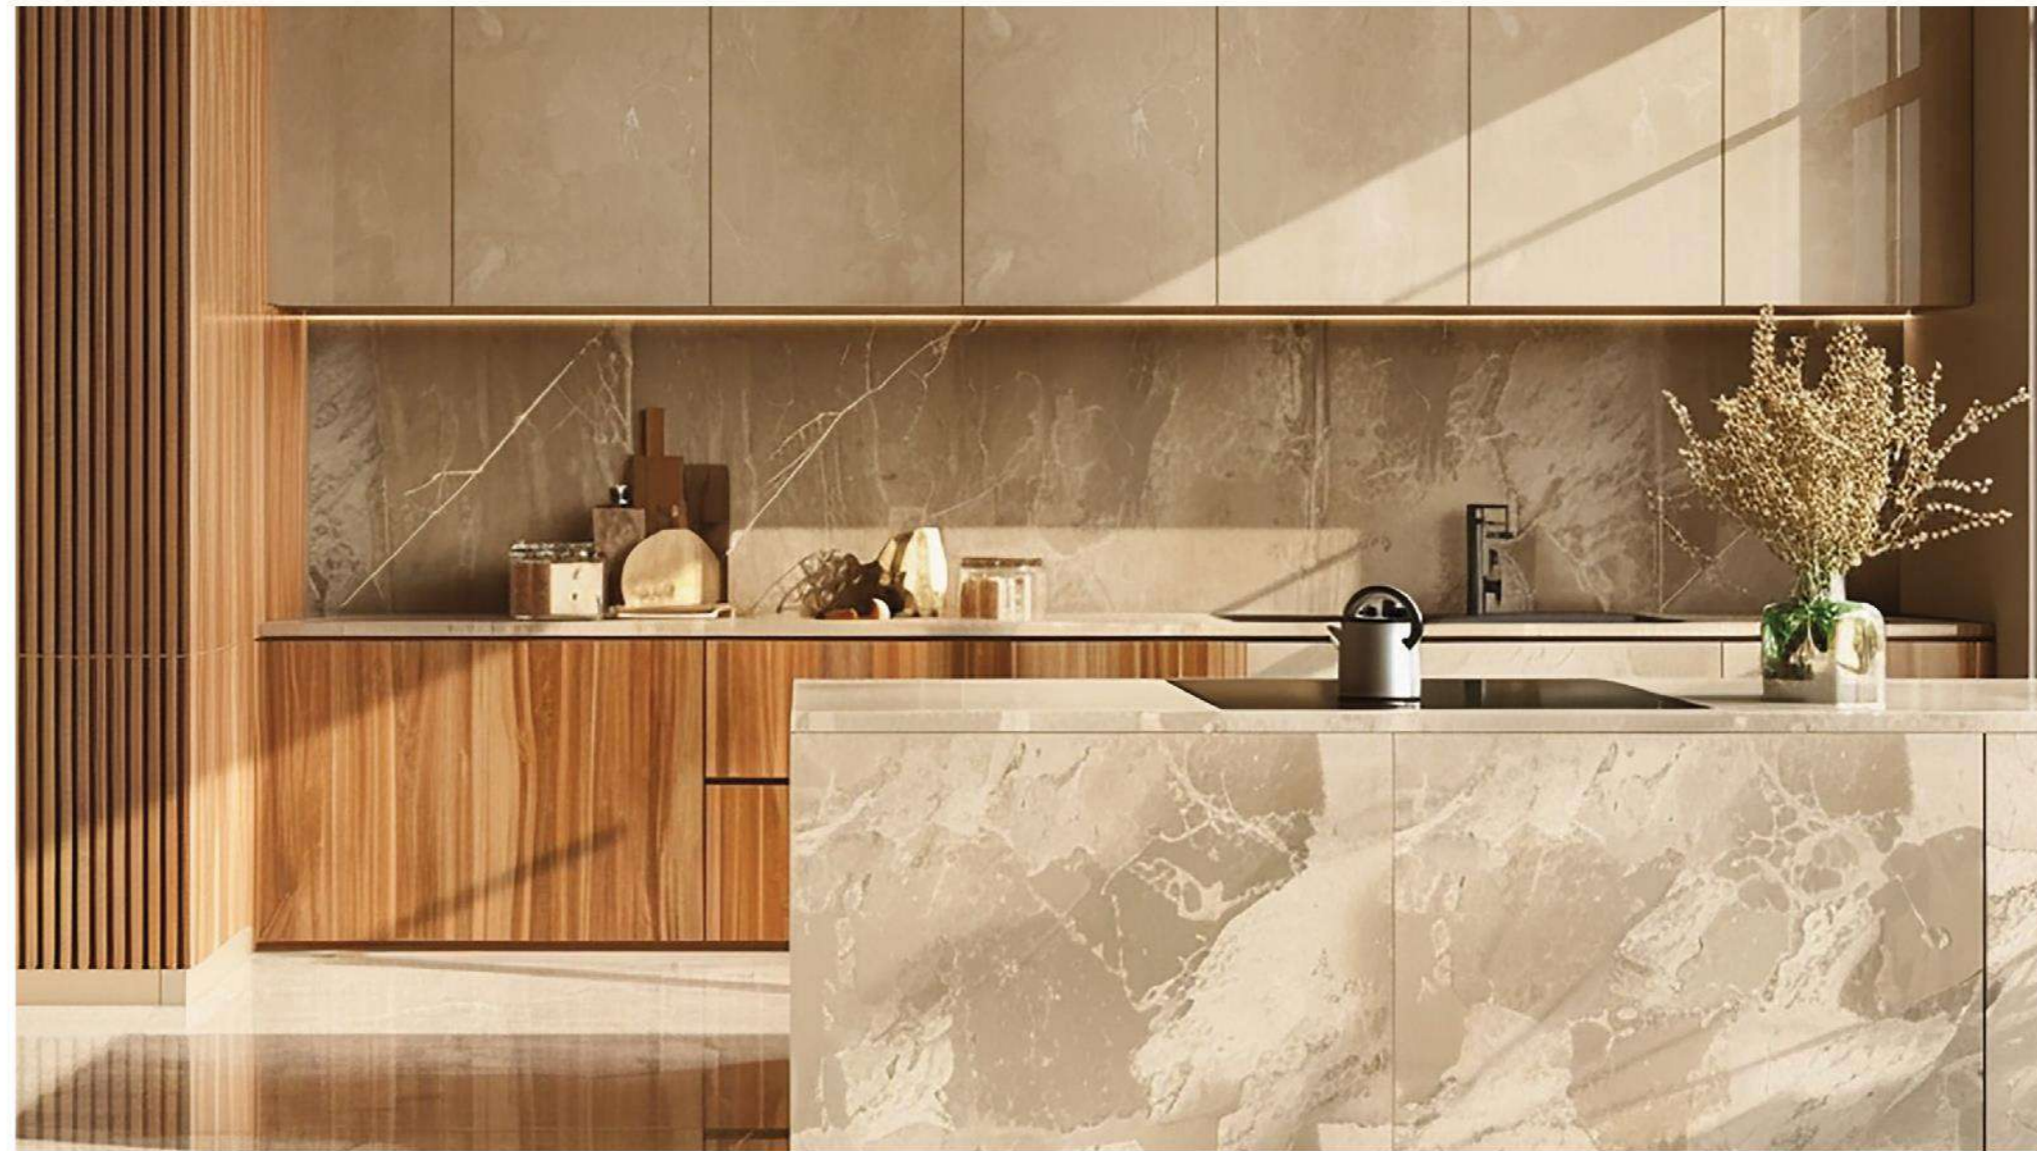

(GL) 7006 / TUSCANY BEIGE

NEW