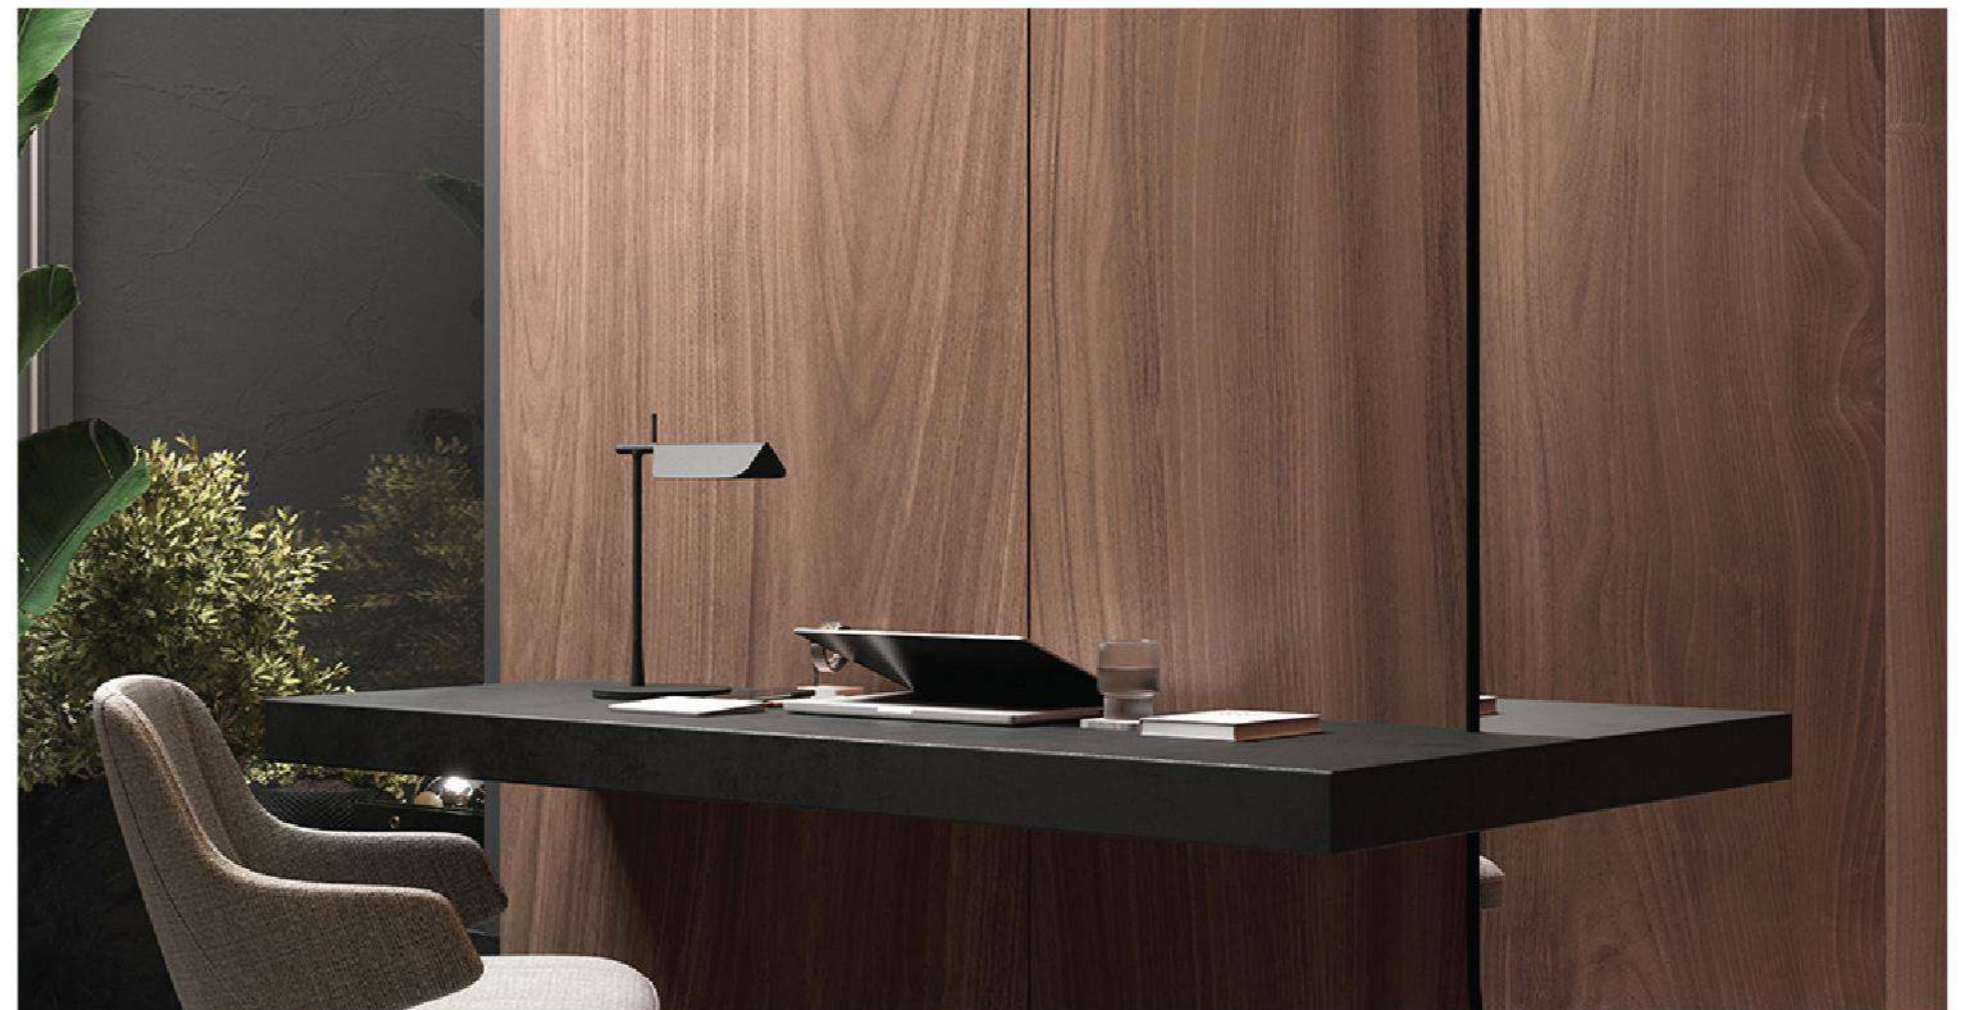

NEW

CREATE THE PERFECT LOOK

Infuse your everyday spaces with textures
that speak volumes, blending depth and
intricate details seamlessly